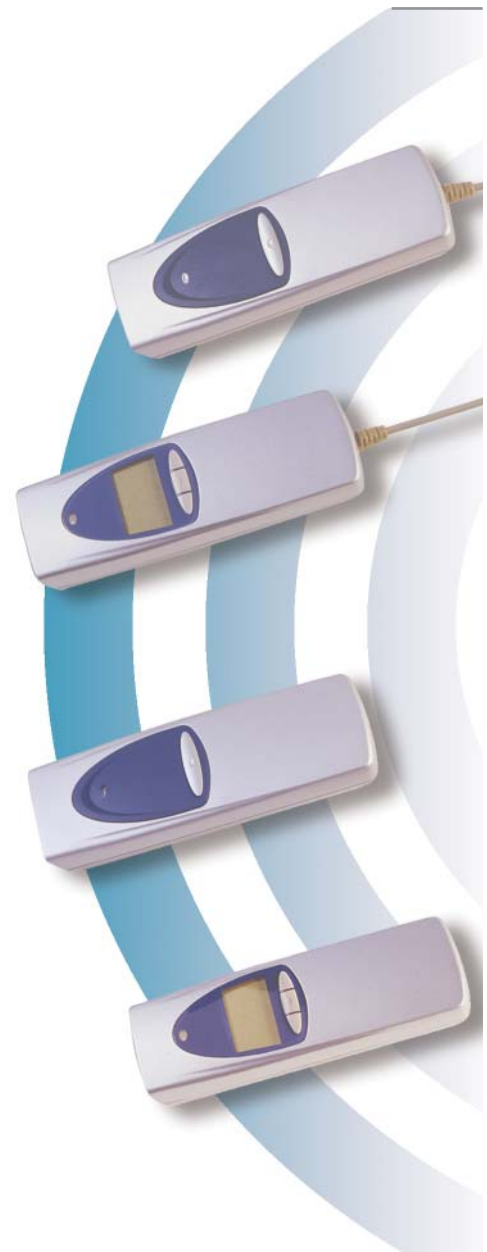

OPL 9700 series

bar code data collector

For specific custom made purposes the OPL 9700 series offers a choice in models. Its fundament is based on a similar design, however the adaptations are different and suitable for several types of customized applications.

OPL 9720: scanner with RS232 interface
Collected data: barcodes
Data transmission: direct cable
Functionality: 1 (trigger)button / good read LED

OPL 9723: extended datacollector with IrDa interface
Collected data: barcodes
Data transmission: wireless (IrDa)
Functionality: 3 buttons / display / good read LED / memory
Programmability: by customized application

OPL 9724: extended datacollector with bluetooth interface
Collected data: barcodes
Data transmission: wireless (bluetooth)
Functionality: 3 buttons / display / good read LED / memory
Programmability: by customized application

OPL 9725: basic datacollector with IrDa interface
Collected data: barcodes
Data transmission: wireless (IrDa)
Functionality: 1 (trigger)button / good read LED / memory
Programmability: by customized application